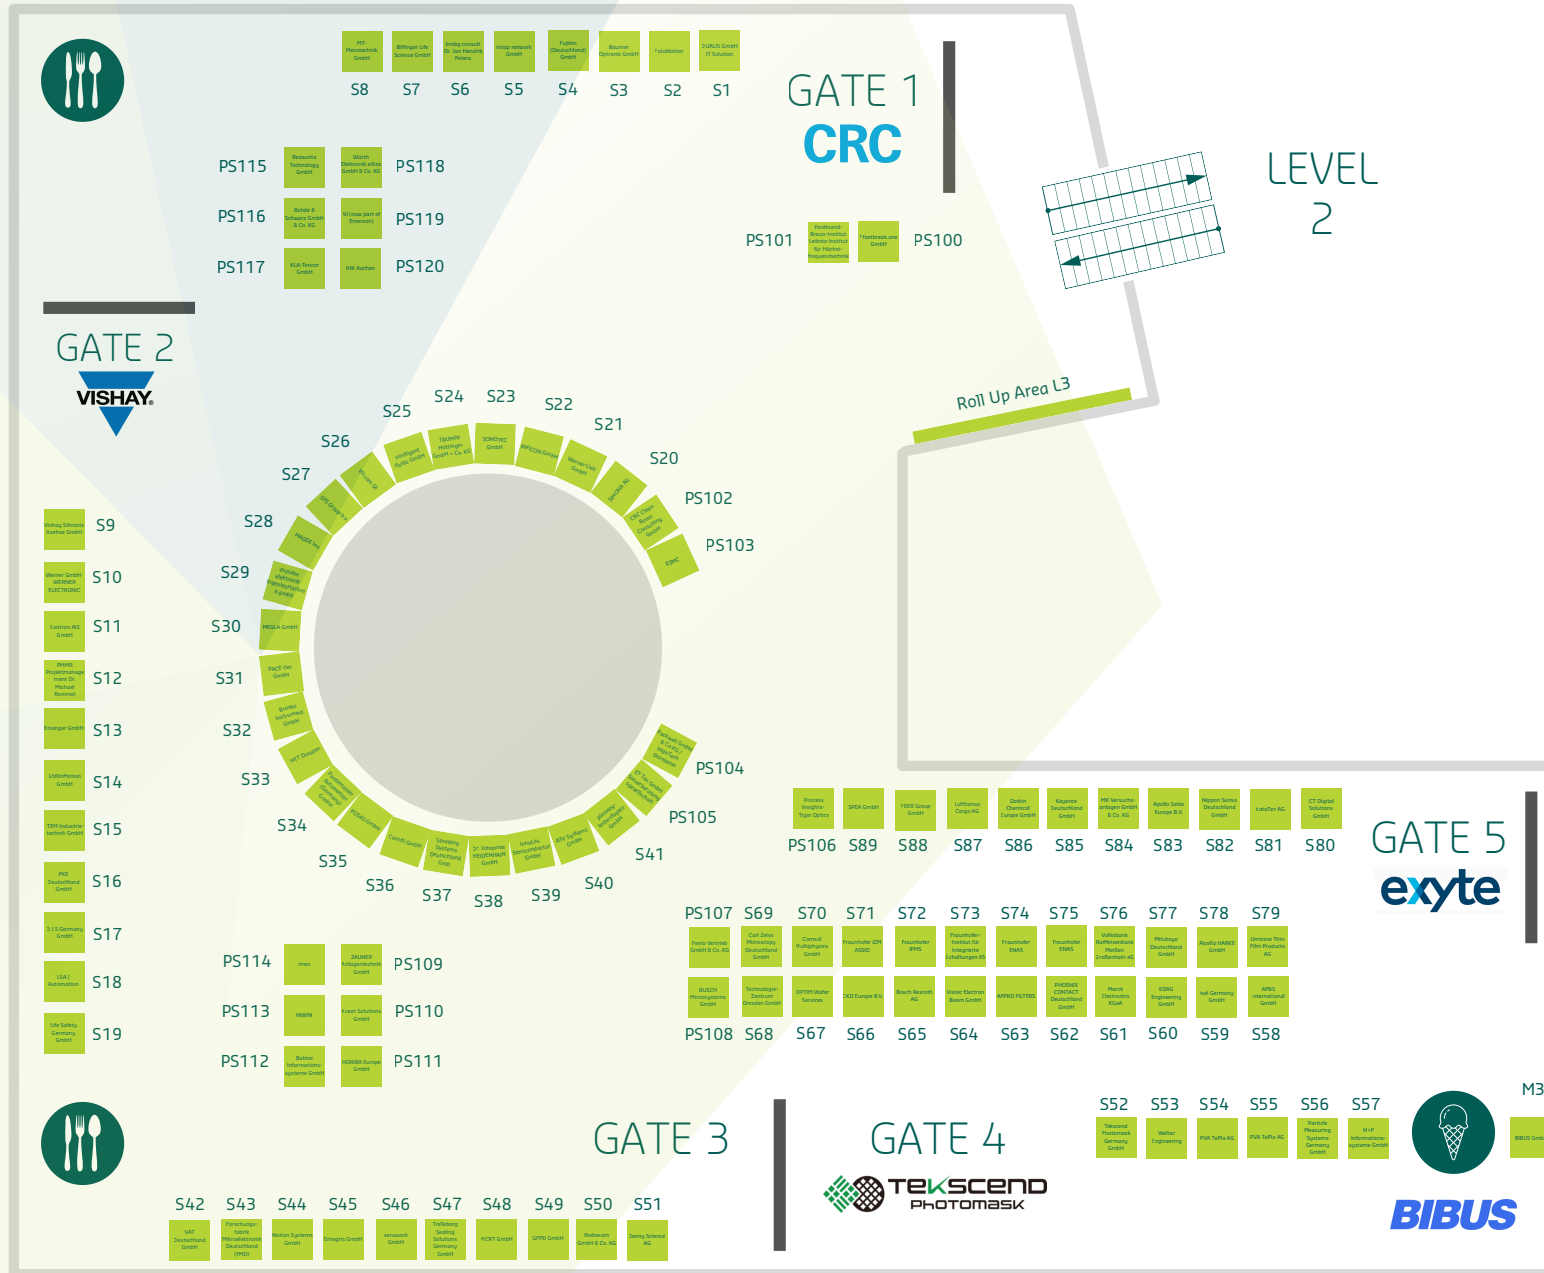

LEVEL 3

OPEN: 16 JUNE

LEVEL 2

GATE 5
exyte

GATE 4
TEKSCEND
PHOTOMASK

GATE 2
VISHAY

GATE 1
CRC

BIBUS