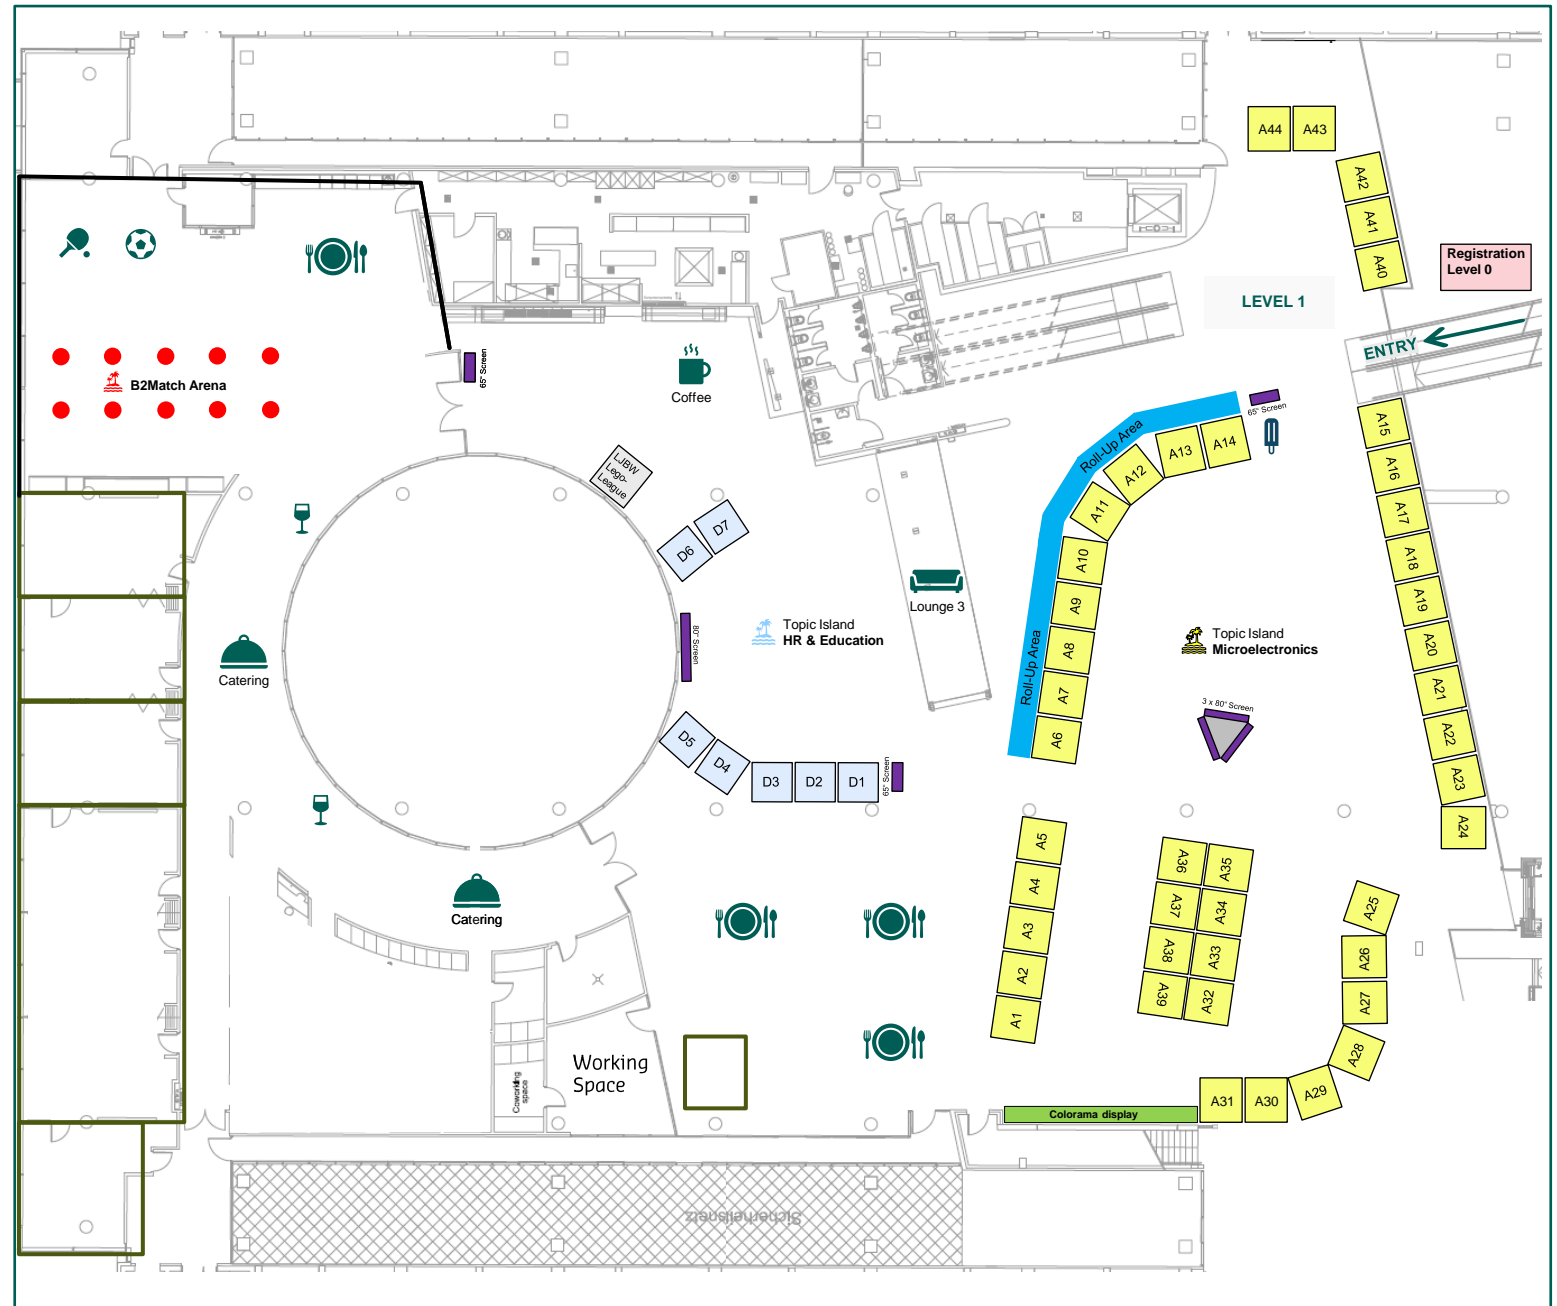

# LEVEL 1/2

- ◆ Choose your favorite booth space to match one of these Topic Islands:

- A Microelectronics Island
- D HR & Education Island

- ◆ Booth spaces are available for Demo-PLUS and Demo-LIGHT Packages
- ◆ Roll-Ups will be placed in the Roll-Up Area ■
- ◆ If you are interested in a booth space on the Regions Island (Level 2), please contact us at [event@silicon-saxony.de](mailto:event@silicon-saxony.de)

# LEVEL 2/2

◆ Choose your favorite booth space to match one of these Topic Islands:

- B Smart Systems Island
- C Software Island

◆ Booth spaces are available for Demo-PLUS and Demo-LIGHT Packages

◆ Roll-Ups will be placed in the Roll-Up Area  